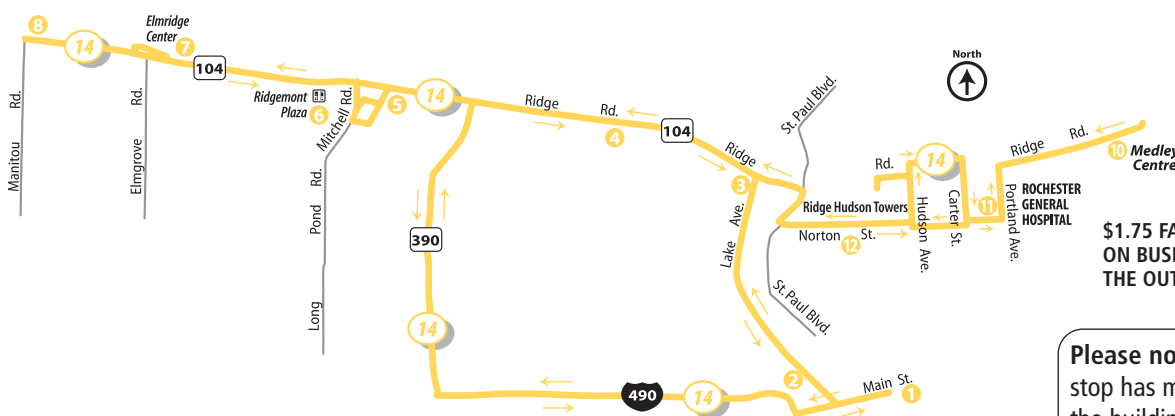

288-1700/888-288-3777
TDD: 654-0210

rts.customerservice@rgta.com
For service alerts visit:

www.RGRTA.com

RTS. Driving Excellence.

14 East/West Ridge — Weekdays

Westbound

Bus Leaves Midtown Plaza	Bus Leaves Kodak Office	Bus Leaves Medley Centre	Bus Leaves Rochester General Hospital	Bus Leaves Joseph and Norton	Bus Leaves Lake and Ridge	Bus Leaves Ridge and Stone	Bus Leaves Opposite Ridgemont Plaza	Bus Arrives Ridge and Manitou
1	2	10	11	12	3	4	6	8
7:34 CEMN9:15#	7:39				5:44 6:23 7:01 E7:50 CEMN9:33 CEMN12:09 CEM1:23 CMN2:40 3:25 3:45 A4:32 S4:58 A6:16	5:51 6:30 7:12 E8:02 EMN9:45 EN12:16 ME1:31 MN2:48 3:33 A4:41 S5:07 A6:22	5:58 6:37 7:21 E8:09 EN10:00 EN12:31 E1:46 N3:03 R3:41	6:03 6:42 7:26 E8:11 EN10:09 EN12:40 E1:49 N3:13 3:43 A4:57 S5:25 N5:44 A6:38
X3:05	X3:11	KD3:04	D3:20	3:35				
AX4:15 SX4:40 N5:15 AX6:00	AX4:22 SX4:47 NP5:19 AX6:05			via Outer Loop				

Eastbound

Bus Leaves Ridge and Manitou	Bus Leaves Ridgemont Plaza	Bus Leaves Ridge and Stone	Bus Leaves Lake and Ridge	Bus Leaves Joseph and Norton	Bus Leaves Rochester General Hospital	Bus Leaves Kodak Office	Bus Arrives Main and Clinton
8	6	4	3	12	11	2	1
6:14 S6:31 AFN7:08	R6:20 R6:41 AR7:20	6:27 6:47	6:35 X6:54			X7:04 A7:39	6:50 X7:15 A7:45
F7:37 E8:15 CEN10:11 CEN12:42 CEL1:55 N3:24 3:51 H5:35 H6:30 A7:50 A10:50	R7:45 R8:19 C10:20 CLR1:59 3:30 R5:42 R6:37 AR7:54 AR10:54	7:53 8:27 C10:28 C1:03 C2:13 3:39 4:06 5:51	7:42 X8:01 X8:35 10:35 1:10 2:22 X3:47 4:14 5:59	via Outer Loop K7:50	K7:55	X8:12 X8:46 X3:57 4:24 6:06 A8:17 A11:17	X8:16 8:50 X4:01 4:29 6:10 7:06 A8:23 A11:23
				via Outer Loop			

\$1.75 FARE WILL BE CHARGED ON BUSES WHICH TRAVEL VIA THE OUTER LOOP.

Please note: The Medley Centre bus stop has moved to the south side of the building (near carousel).